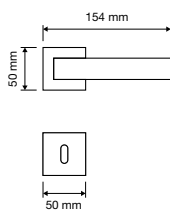

made in Italy | patented design

Cromo lucido
polished chrome
CR

Cromo satinato
satin chrome
CS

Antracite satinato
satin anthracite
AS

Nero opaco
matt black
VE

486 RB 024

486 RB 088

486 SK